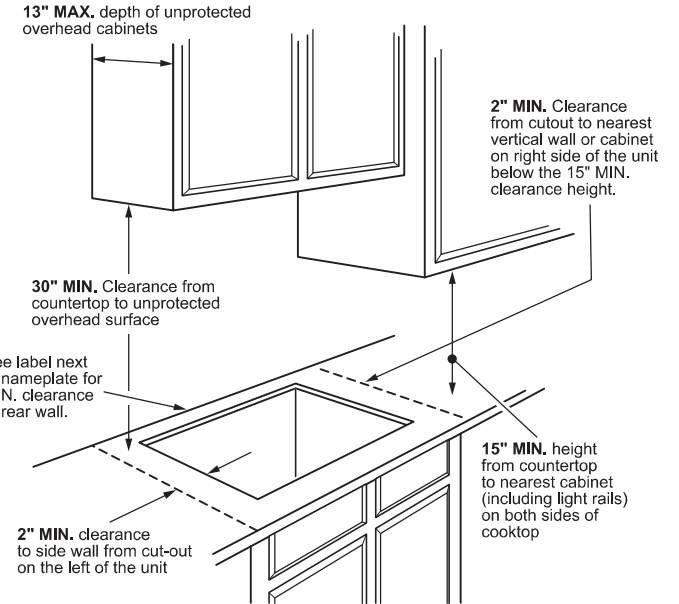

INSTALLATION ABOVE A WALL OVEN

KW RATING	
240V	11.6
208V	10.1
AMPERAGE	
240V	50 Amps*
208V	50 Amps*

*NOTE: Check local codes for required breaker size.

For answers to your Monogram, GE Café™, GE Profile™ or GE Appliances product questions, visit our website at geappliances.com or call GE Answer Center® Service, 800.626.2000.