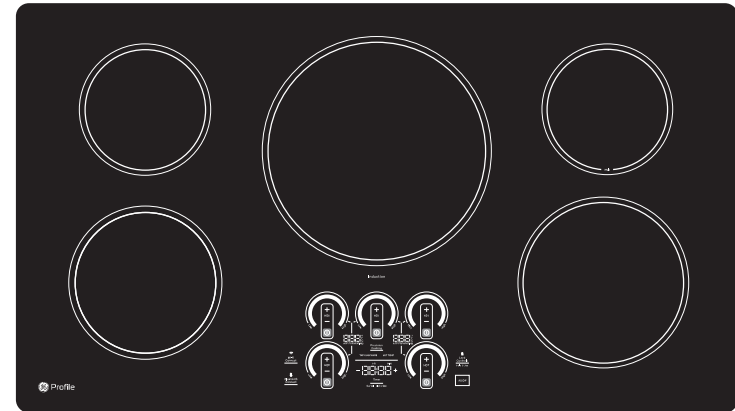

PHP7036DT

GE Profile™ 36" Built-In Touch-Control Induction Cooktop

FEATURES AND BENEFITS

Maximum Responsiveness - 11 Control Levels

Power Boil

Precision Temperature Control

Guided Cooking

Easy Clean Surface

Safe Surface

Most Efficient Heating

Synchronized Elements

Chef Connect

Compatible Cooktop with Smart

Timer

Built-in WiFi

Control Lock

Fit Guarantee

Model PHP7036DTBB - Black on black

COMPATIBLE COOKTOP WITH SMART COOKWARE

Smart pans easily pair with this smart cooktop to ensure you get the perfect cooking results. Accessories sold separately.

OPTIONAL SOUS VIDE PROBE

A Sous Vide Probe lets you achieve great results on the stove. Order part number JXPROBE1.

GUARANTEED FIT

Replacing a similar cooktop from GE Appliances or another brand? GE cooktops are guaranteed for an exact fit or GE Appliances will pay up to $100 toward modifications.

Visit geappliances.com for more info.