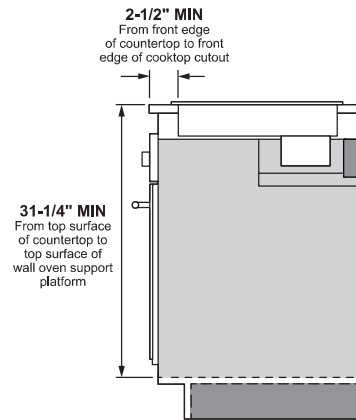

INSTALLATION ABOVE A WALL OVEN

KW RATING	
240V	11.6
208V	10.1
AMPERAGE	
240V	50 Amps*
208V	50 Amps*

*NOTE: Check local codes for required breaker size.

For answers to your Monogram, GE Café™, GE Profile™ or GE Appliances product questions, visit our website at geappliances.com or call GE Answer Center® Service, 800.626.2000.