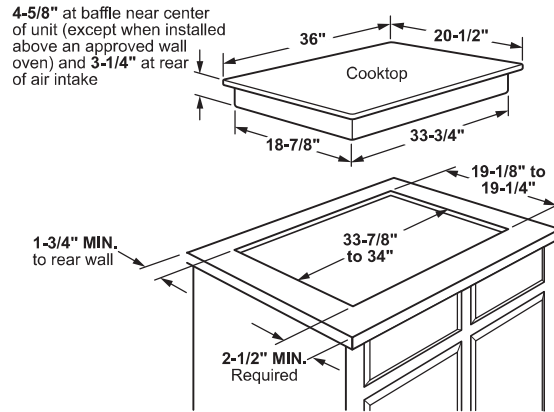

PHP7036DT

GE Profile™ 36" Built-In Touch-Control Induction Cooktop

DIMENSIONS AND INSTALLATION INFORMATION (IN INCHES)

IMPORTANT: Requires a 3" free area between the bottom of the cooktop to any combustible material, i.e., shelving. Free area not required when installing wall oven underneath cooktop. Refer to installation instructions. Requires a 15" minimum from cooktop to adjacent overhead cabinets. Units are furnished with a 48" flexible armored cable.

NOTE: 36" induction cooktops are approved for use over select GE 30" Single Wall Ovens and Warming Drawers. Refer to cooktop and wall oven/warming drawer installation instructions packed with product for current dimensional data. If installed with a GE Telescopic Downdraft System, consult both the cooktop and downdraft installation instructions packed with product before installing. Cooktop gas/electric supply may need to be re-routed to install downdraft. The countertop cutout requires 23-1/2" minimum flat countertop surface and 25" minimum total countertop depth. In addition, other clearances to front edge of the countertop must be considered.

Before installing, consult installation instructions packed with product for current dimensional data.

APPROXIMATE COOKING DIMENSIONS

To insure accuracy, it is best to make a template when cutting the opening in the counter