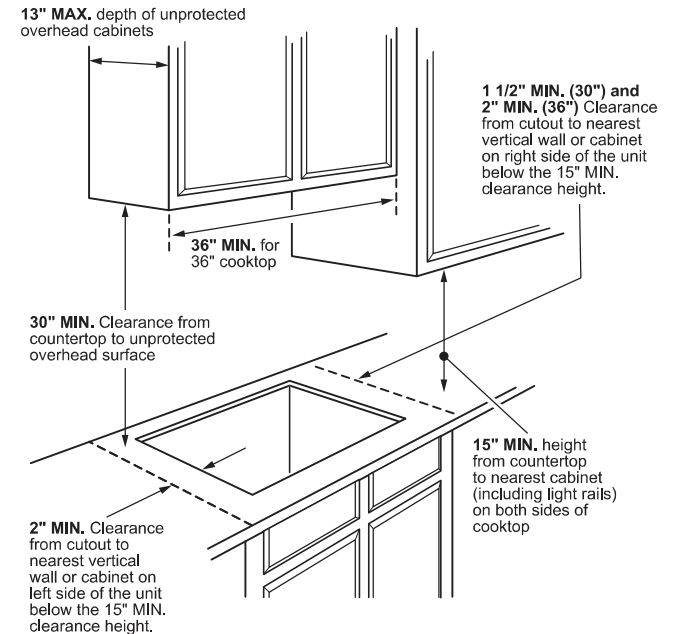

INSTALLATION ABOVE A WALL OVEN

VOLTAGE (60HZ AC)	240V	208V
CONNECTED LOAD (MAX.)	9.7kW	7.3kW
CURRENT DRAW (MAX.)	40.4 Amps	35.1 Amps
RECOMMENDED CIRCUIT BREAKER*	50 Amps	40 Amps

*NOTE: Check local codes for required breaker size.

For answers to your Monogram, GE Café™, GE Profile™ or GE Appliances product questions, visit our website at geappliances.com or call GE Answer Center® Service, 800.626.2000.

Listed by Underwriters Laboratories