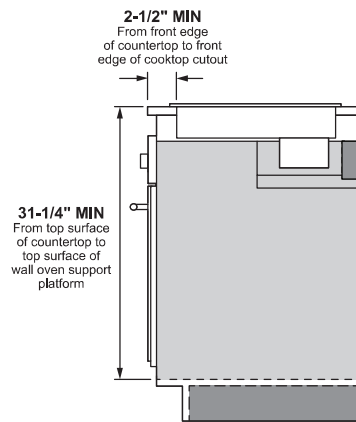

INSTALLATION ABOVE A WALL OVEN

VOLTAGE (60HZ AC)	240V	208V
CONNECTED LOAD (MAX.)	9.7kW	7.3kW
CURRENT DRAW (MAX.)	40.4 Amps	35.1 Amps
RECOMMENDED CIRCUIT BREAKER*	50 Amps	40 Amps

*NOTE: Check local codes for required breaker size.

For answers to your Monogram, GE Café™, GE Profile™ or GE Appliances product questions, visit our website at geappliances.com or call GE Answer Center® Service, 800.626.2000.

Listed by Underwriters Laboratories