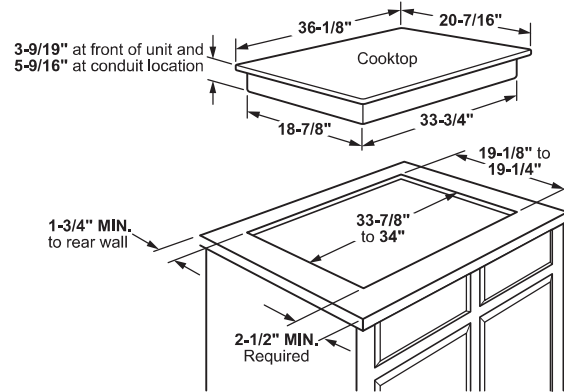

PEP7036DT

GE Profile™ 36" Built-In Touch-Control Electric Cooktop

DIMENSIONS AND INSTALLATION INFORMATION (IN INCHES)

IMPORTANT: Requires a 5" free area between the bottom of the cooktop to any combustible material, i.e., shelving. Free area not required when installing wall oven underneath cooktop. Refer to installation instructions. Requires a 15" minimum from cooktop to adjacent overhead cabinets. Units are furnished with a 48" flexible armored cable.

NOTE: 36" Ribbon cooktops are approved for use over select GE 30" Single Wall Ovens and Warming Drawers. Refer to cooktop and wall oven/warming drawer installation instructions packed with product for current dimensional data. If installed with a GE Telescopic Downdraft System, consult both the cooktop and downdraft installation instructions packed with product before installing. Cooktop gas/electric supply may need to be re-routed to install downdraft. The countertop cutout requires 23-1/2" minimum flat countertop surface and 25" minimum total countertop depth. In addition, other clearances to front edge of the countertop must be considered.

Before installing, consult installation instructions packed with product for current dimensional data.

APPROXIMATE COOKING DIMENSIONS

To insure accuracy, it is best to make a template when cutting the opening in the counter