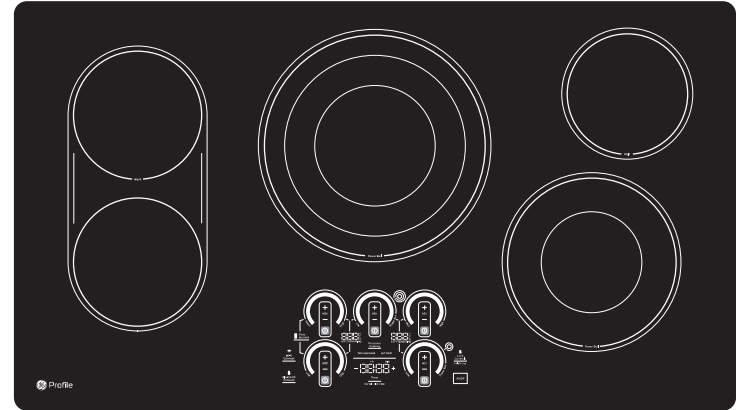

PEP7036DT

GE Profile™ 36” Built-In Touch-Control Electric Cooktop

FEATURES AND BENEFITS

Power Boil on Tri- and Dual-Ring Elements

Precision Temperature Control

Guided Cooking

Glide Touch Controls - 11 Control Levels

Easy Clean Surface

Synchronized Elements

Chef Connect

Built-in WiFi

Compatible Cooktop with Smart Cookware

Keep Warm Setting

Control Lock

Hot Surface Indicator Lights

Fit Guarantee

Model PEP7036DTBB - Black on black

GUARANTEED FIT

Replacing a similar cooktop from GE Appliances or another brand? GE cooktops are guaranteed for an exact fit or GE Appliances will pay up to $100 toward modifications.

Visit geappliances.com for more info.

COMPATIBLE COOKTOP WITH SMART COOKWARE

Smart pans easily pair with this smart cooktop to ensure you get the perfect cooking results. Accessories sold separately.