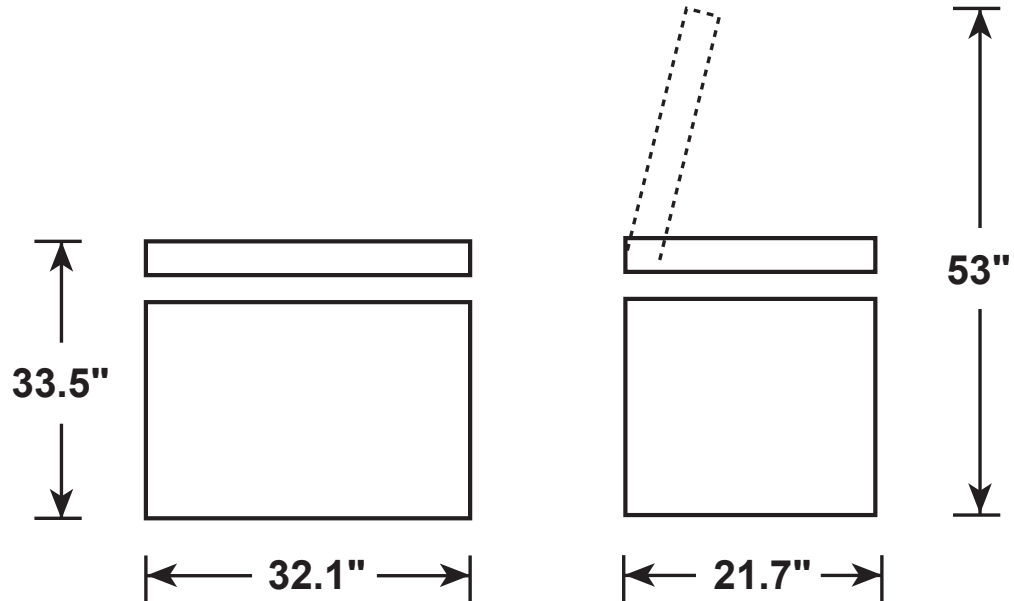

FCM7STWW

GE Appliances 7.0 Cu. Ft. Manual Defrost Chest Freezer

DIMENSIONS AND INSTALLATION INFORMATION (IN INCHES)

AIR CLEARANCE	
Each side (in.)	3
Back (in.)	3

Front View

Side View

For answers to your Monogram, GE Café™, GE Profile™ or GE Appliances product questions, visit our website at geappliances.com or call GE Answer Center® Service, 800.626.2000.

FCM7STWW

GE Appliances 7.0 Cu. Ft. Manual Defrost Chest Freezer

FEATURES AND BENEFITS

7.0 cu. ft. capacity

Power “On” light – Easily see if the freezer is working without having to open the door

2 lift-out, sliding bulk storage baskets – Offers flexibility to organize and store favorite foods for quick, easy access

Adjustable temperature control – Easy to use controls to select the temperature for your needs

Recessed handles – A streamlined design offers a clean appearance

Upfront defrost water drain – Conveniently located to easily drain water during defrosting