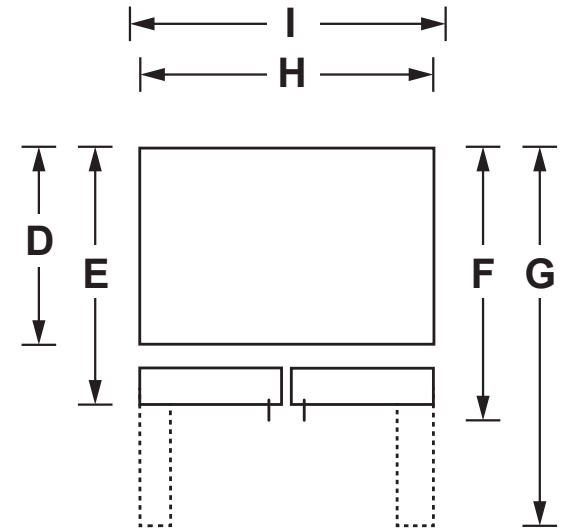

GNE27JGM/JMM/JYM

GE® ENERGY STAR® 27.0 Cu. Ft. French-Door Refrigerator

DIMENSIONS AND INSTALLATION INFORMATION (IN INCHES)

OVERALL DIMENSIONS	Height to top of door - crown or flat (in.) A	69-7/8
	Height to top of hinge (in.) B	69-3/4
	Height to top of case (in.) C	68-5/8
	Case depth without door (in.) D	29
	Case depth less door handle (in.) E	33-3/8
	Case depth with door handle (in.) F	37-7/8
	Depth with fresh food door open 90° (in.) G	48-3/8
	Width (in.) H	35-3/4
	Width with door open 90° inc. door handle (in.) I	43-3/4
AIR CLEARANCES	Each side (in.)	1/8
	Top (in.)	1
	Back (in.)	2