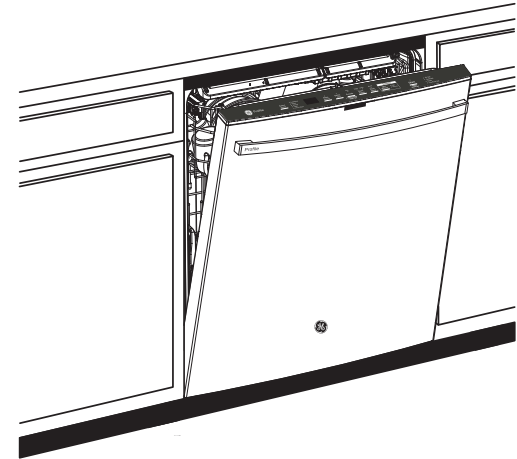

Active Flood Protect – To prevent potential overflows, a sensor detects when the water is too high and pumps it out until a safe level is reached.

4 Bottle Wash Jets – This dishwasher with bottle jets ensures a deep clean for tall items, narrow glasses, jars and more. In the upper rack, each of the 4 bottle wash jets directs water and detergent inside to effectively wash hard-to-reach areas.

Steam + Sani – Save time with a high-temperature cycle that steams and sanitizes to loosen tough soils before the wash cycle begins, reducing bacteria by 99.999% without pre-rinsing or soaking.

Piranha™ Hard Food Disposer – The Piranha™ Hard Food Disposer lets you use your dishwasher without pre-rinsing. Its stainless steel impellers rotate to pulverize food particles and an anti-jamming design makes sure wash arms stay unclogged.

45 dBA Dishwasher – Get reliable wash performance and a deep clean without unwanted noise thanks to this super-silent 44 dBA dishwasher.

Extra-Large Capacity – Have enough space for 16 place settings and large dishware in this extra-large capacity dishwasher, making cleanup after large gatherings a breeze.

Notification Bar – Always know the status of your clean with this notification display dishwasher feature. A bright bar illuminates different colors to indicate the status of the cycle.

Model **PDT705SYWFS** – Fingerprint Resistant Stainless