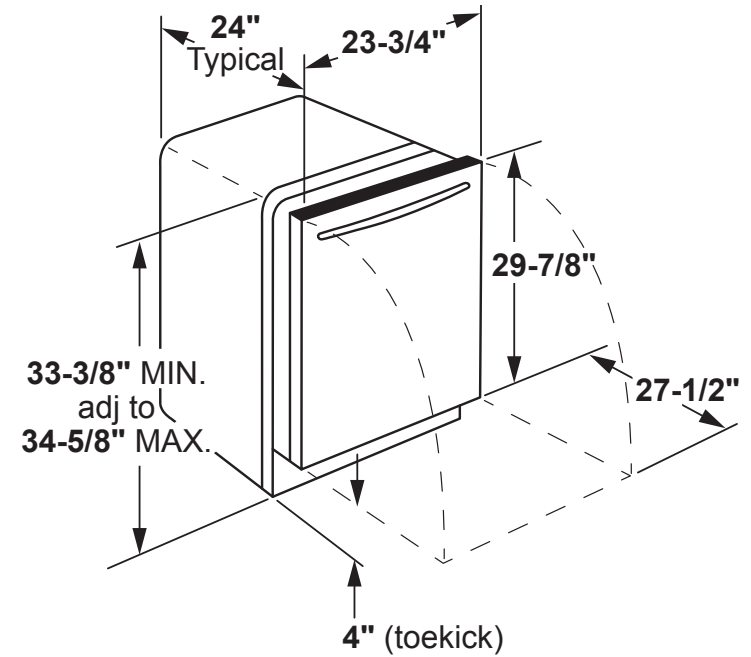

PDT705SYWFS

GE Profile™ Stainless Steel Interior Dishwasher with Hidden Controls

DIMENSIONS AND INSTALLATION INFORMATION (IN INCHES)

ELECTRICAL RATING

Voltage AC.....	120
Hertz.....	60
Total connected load amperage.....	7.8
Calrod® heater watts max.....	800/500

For use on adequately wired 120-volt, 7.8-amp circuit having 2-wire service with a separate ground wire. This appliance must be grounded for safe operation.

INSTALLATION INFORMATION: Before installing, consult installation instructions packed with product for current dimensional data.