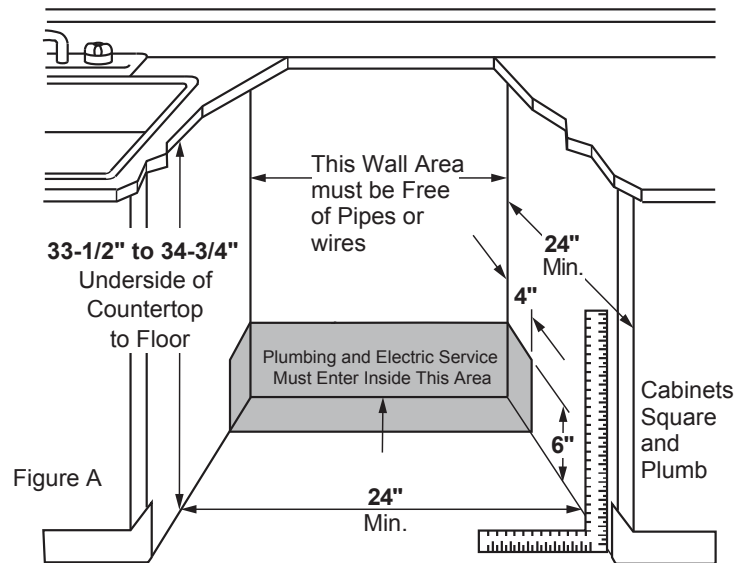

PDT705SYWFS

GE Profile™ Stainless Steel Interior Dishwasher with Hidden Controls

DIMENSIONS AND INSTALLATION INFORMATION (IN INCHES)

ELECTRICAL RATING

Voltage AC.....	120
Hertz.....	60
Total connected load amperage.....	7.8
Calrod® heater watts max.....	800/500

For use on adequately wired 120-volt, 7.8-amp circuit having 2-wire service with a separate ground wire. This appliance must be grounded for safe operation.

INSTALLATION INFORMATION: Before installing, consult installation instructions packed with product for current dimensional data.